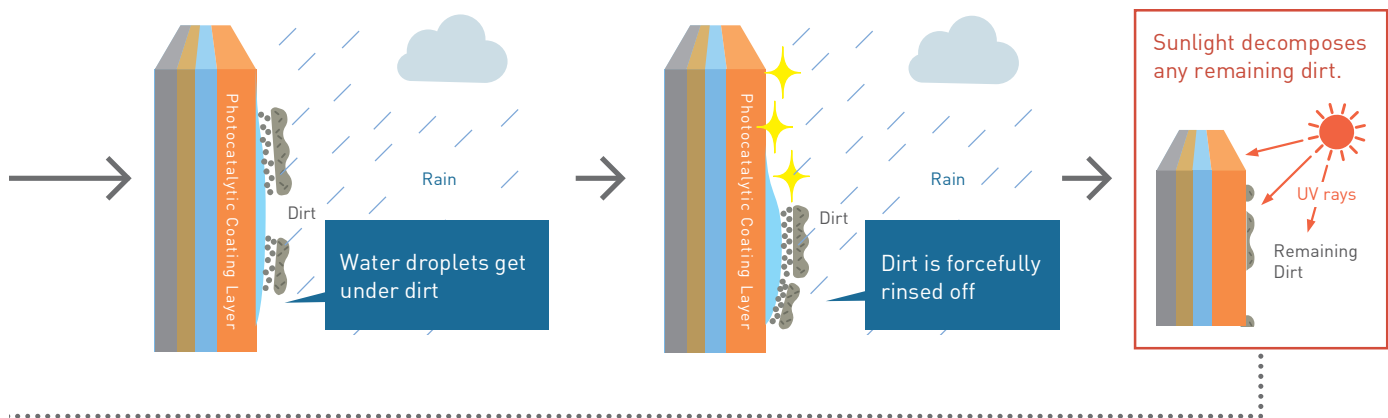

### Decomposition Power

Dirt is decomposed by the sun (Ultraviolet Rays), weakening adhesion.

### Air-purifying Function

Photocatalytic coat decomposes pollutants in the air and exhaust gas (NOx and SOx) into clean air .

The air purification capability of Photocatalytic coat of 165m<sup>2</sup> is worth 12 poplars.

\*Assuming a poplar tree's air purifying capability (NO2) is 0.57g / day

Compatibility with water allows for easy cleaning.

## Super Hydrophilic Property

Due to the extreme compatibility with water, rainwater rinses off dirt.

The ceramic coating layer offers strong protection against fading and sunburning