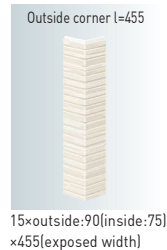

Outside corner

Accessories list

Genuine accessories are required to install siding panels

Panel	Accessories	Outside corner l=455	Caulking (Holder set: B80E)	Repair Paint
A	EW4221H	EWD4221H	B84302491A	B93HB2597ANH
	EW4222H	EWD4222H	B8430746	B93HB1484CNH
	EW4223H	EWD4223H	B84302503	B93HB2594ANH
	EW4224H	EWD4224H	B8430709	B93HB1708BNH
	EW4225H	EWD4225H	B8430495	B93HB1602ANH
	EW4226H	EWD4226H	B84301758A	B93HB1428ANH
B	EW4228H	EWD4228H	B84303044	B93HB3300ANH
	EW4221K	EWD4221K	B84302491A	B93HB2551ANK
	EW4222K	EWD4222K	B8430746	B93HB746ANK
	EW4223K	EWD4223K	B84302503	B93HB2720BNK
	EW4224K	EWD4224K	B8430709	B93HB709ENK
	EW4225K	EWD4225K	B8430495	B93HB644CNK
	EW4226K	EWD4226K	B84301758A	B93HB747BNK
	EW4228K	EWD4228K	B84303044	B93HB3064ANK
	Price	3,500 JPY/piece	6,000 JPY/piece	2,600 JPY/bottle
	Number of panel per package	10 pieces/box (Ordering Unit: 1piece)	10 pieces/box*1 (Ordering Unit: 1piece) Caulking(600m)10pieces, Primer,brush,nozzle2pieces *Holder set are sold separately	60g/bottle

*1 The dedicated primer (part number B85AA or B85BB) will be shipped at the same time.