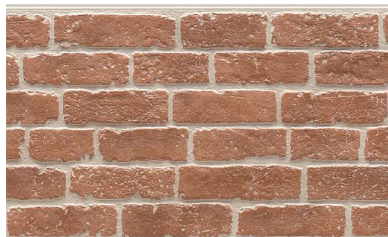

# Verde Brick

Coating performance	Weather resistance	Installation
Hydrophilic Self-cleaning	Weather resistance grade ★★	Installation Horizontal

EW7351H

EW7352H

EW7353H

EW7354H

EW7355H