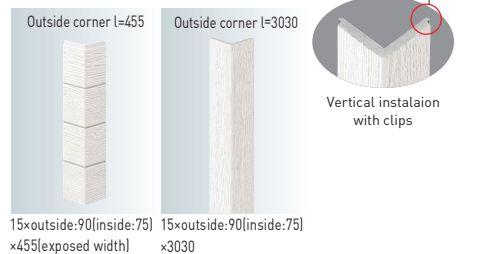

Outside corner

Accessories list

Genuine accessories are required to install siding panels

Panel	Accessories					Repair Paint	
	Outside corner l=455	Outside corner l=3030	Through Wall Flashing l=3030	Caulking (Holder set: B80E)			
EW4239K	EWD4239K	EWP4239K	B2241512	B84302491	B93HB2669ANK	—	
EW42310K	EWD42310K	EWP42310K	B2241W4	B84302636	B93HB2721ANK	—	
EW42311K	EWD42311K	EWP42311K	B2241550	B84304007	B93HB3010CNK (Light color)	B93HB3361ANK (Dark color)	
EW42312K	EWD42312K	EWP42312K	B22413060	B84304009	B93HB3328ANK (Light color)	B93HB3365ANK (Dark color)	
EW42313K	EWD42313K	EWP42313K	B2241W3	B84302417B	B93HB2562BNK	—	
Price	3,500JPY/piece	15,500JPY/piece	2,900JPY/piece	6,000JPY/piece	2,600JPY/bottle		
Number of panel per package	10 pieces/box (Ordering Unit 1piece)	1 piece	5 pieces/box	10 pieces/box*1 (Ordering Unit 1piece) Caulking(600ml)10pieces, Primer,brush,nozzle2pieces *Holder set are sold separately	60g/bottle		

*1 The dedicated primer (part number B85AA or B85BB) will be shipped at the same time.