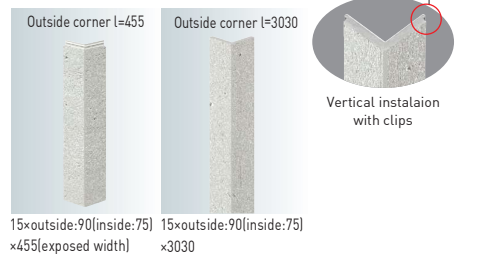

Outside corner

Accessories list

Genuine accessories are required to install siding panels

Panel	Outside corner l=455	Outside corner l=3030	Through Wall Flashing l=3030	Caulking (Holder set: B80E)	Repair Paint
EW7301H	EWD7301H	EWP7301H	B2241W2	B84302491A	B93HB3257ANH
EW7302H	EWD7302H	EWP7302H	B2241557	B84303990	B93HB2515CNH
EW7303H	EWD7303H	EWP7303H	B2241550	B84301937	B93HB3213AU
EW7304H	EWD7304H	EWP7304H	B2241550	B84302414	B93HB3326ANH
EW7305H	EWD7305H	EWP7305H	B2241549	B8430713B	B93HB783ANH
Price	3,500JPY/piece	15,500JPY/piece	2,900JPY/piece	6,000JPY/piece	2,600JPY/bottle
Number of panel per package	10 pieces/box (Ordering Unit 1piece)	1piece	5 pieces/box	10 pieces/box*1 (Ordering Unit 1piece) Caulking(600ml)10pieces, Primer,brush,nozzle2pieces *Holder set are sold separately	60g/bottle

*1 The dedicated primer (part number B85AA or B85BB) will be shipped at the same time.