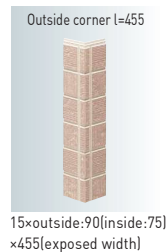

Outside corner

Accessories list

Genuine accessories are required to install siding panels

Panel	Accessories	Outside corner (l=455)	Caulking (Holder set: B80E)	Repair Paint
EW4041K		EWD4041K	B8430746	B93HB2729CNK
EW4043K		EWD4043K	B8430582	B93HB753ANK
EW4044K		EWD4044K	B8430581	B93HB747ANK
EW4046K		EWD4046K	B8430709	B93HB743BNK
EW4047K		EWD4047K	B84302491A	B93HB2669CNK
Price		3,500JPY/piece	6,000JPY/piece	2,600JPY/bottle
Number of panel per package		10 pieces/box (Ordering Unit 1piece)	10 pieces/box*¹ (Ordering Unit 1piece) Caulking(600ml)10pieces, Primer,brush, nozzle2pieces *Holder set are sold separately	60g/bottle

*1 The dedicated primer (part number B85AA or B85BB) will be shipped at the same time.