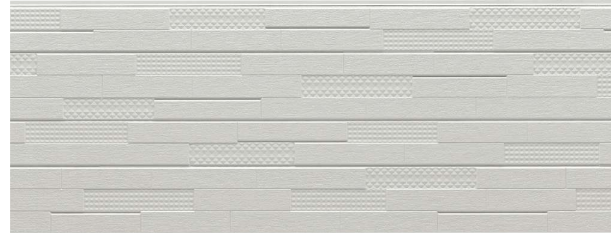

Glitter

Coating performance	Weather resistance	Installation
Hydrophilic Self-cleaning	Weather resistance grade ★★	Installation Horizontal

EW4652K

Specifications

Size	15×455(exposed width)×3030mm
Price	7,000JPY/piece 5,080JPY/m²
Number of panel per package	2pieces
Coverage	1.38m²/piece
Weight	Approx. 24kg/piece

Outside corner

Accessories list

Genuine accessories are required to install siding panels

Panel	Accessories	Outside corner l=455	Caulking (Holder set: B80E)	Repair Paint
EW4651K		EWD4651K	B84303044	B93HB3064ANK
EW4652K		EWD4652K	B84302628	B93HB1765ANK
EW4653K		EWD4653K	B84303045	B93HB3091BNK
Price		3,500JPY/piece	6,000JPY/piece	2,600JPY/bottle
Number of panel per package		10 pieces/box (Ordering Unit 1piece)	10 pieces/box^{*1} (Ordering Unit 1piece) Caulking(600ml)10pieces, Primer,brush,nozzle2pieces *Holder set are sold separately	60g/bottle

*1 The dedicated primer (part number B85AA or B85BB) will be shipped at the same time.