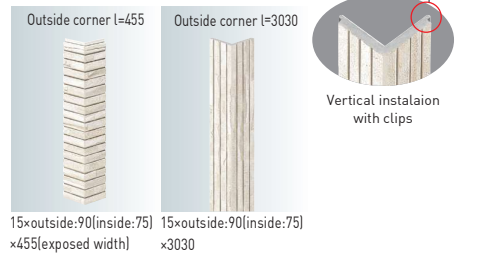

Outside corner

Accessories list

Genuine accessories are required to install siding panels

Panel	Accessories					Repair Paint	
	Outside corner l=455	Outside corner l=3030	Through Wall Flashing l=3030	Caulking (Holder set: B80E)			
EW7344K	EWD7344K	EWP7344K	B2241557	B84301937	—	B93HB1454BNK	
EW7345K	EWD7345K	EWP7345K	B2241550	B84301935A	—	B93HB753ANK	
EW7346K	EWD7346K	EWP7346K	B2241W3	B84304073	—	B93HB743CNK	
EW7347K	EWD7347K	EWP7347K	B2241549	B84303841	B93HB753ANK (Light color)	B93HB4074ANK (Dark color)	
EW7348K	EWD7348K	EWP7348K	B2241512	B8430495	—	B93HB2669ANK	
EW7349K	EWD7349K	EWP7349K	B2241512	B84304069	—	B93HB4069ANK	
EW73410K	EWD73410K	EWP73410K	B2241427	B84304070	—	B93HB4070BNK	
Price	3,500JPY/piece	15,500JPY/piece	2,900JPY/piece	6,000JPY/piece	2,600JPY/bottle		
Number of panel per package	10 pieces/box (Ordering Unit 1piece)	1piece	5 pieces/box	10 pieces/box*1 (Ordering Unit 1piece) Caulking(600m)10pieces, Primer,brush,nozzle2pieces *Holder set are sold separately	60g/bottle		

*1 The dedicated primer (part number B85AA or B85BB) will be shipped at the same time.