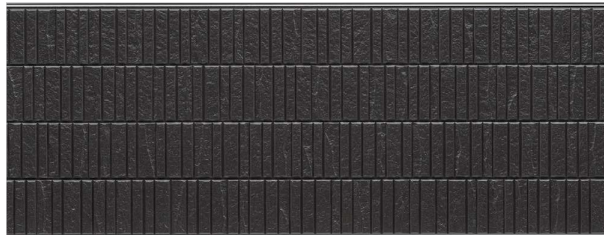

# Orden

Coating performance	Weather resistance	Installation
Hydrophilic Self-cleaning	Weather resistance grade ★★	Installation Horizontal and Vertical

EW7072H

EW7074H

EW7075H