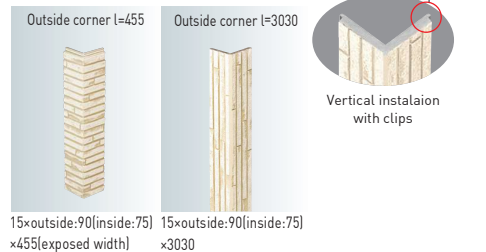

Outside corner

Accessories list

Genuine accessories are required to install siding panels

Panel	Outside corner l=455	Outside corner l=3030	Through Wall Flashing l=3030	Caulking (Holder set: B80E)	Repair Paint
EW3675K	EWD3675K	EWP3675K	B2241W3	B8430743	B93HB1468ANK
EW3679K	EWD3679K	EWP3679K	B2241W3	B8430709	B93HB743CNK
EW36710K	EWD36710K	EWP36710K	B2241512	B8430746	B93HB644ENK
EW36711K	EWD36711K	EWP36711K	B2241557	B84302503	B93HB1454BNK
EW36712K	EWD36712K	EWP36712K	B2241427	B8430746	B93HB2569ANK
Price	3,500JPY/piece	15,500JPY/piece	2,900JPY/piece	6,000JPY/piece	2,600JPY/bottle
Number of panel per package	10 pieces/box (Ordering Unit 1piece)	1piece	5 pieces/box	10 pieces/box*1 (Ordering Unit 1piece) Caulking(600ml)10pieces, Primer,brush,nozzle2pieces *Holder set are sold separately	60g/bottle

*1 The dedicated primer (part number B85AA or B85BB) will be shipped at the same time.