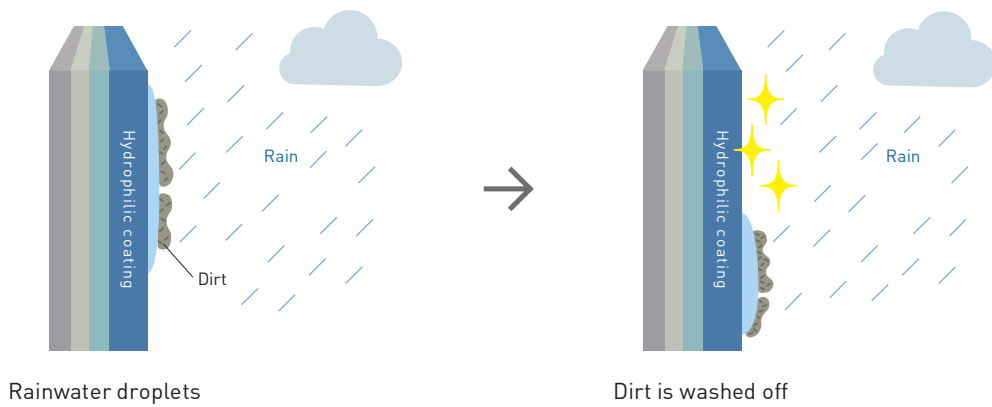

### Point 2: Inorganic UV absorber

The inorganic construction helps prevent deterioration and is able to cut UV rays.

Products

Neorock Hydrophilic coating / Excellage Hydrophilic coating  
Filltect Hydrophilic coating / Ceradir Hydrophilic coating

Compatibility with water allows for easy cleaning.

Washed away by rainwater. Water gets on the dirt and washes the dirt away

Advanced hydrophilic coating technology helps wash away dirt accumulated on the panel with rainwater. After panel being cleaned with rainwater from dirt, moisture remains on the hydrophilic surface. The color coating is strongly protected from moisture.