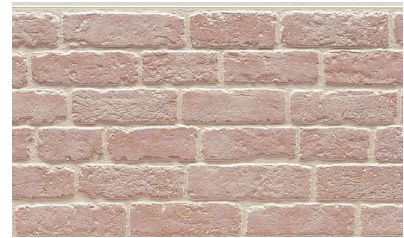

# Verde Brick

Coating performance	Weather resistance	Installation
Hydrophilic Self-cleaning	Weather resistance grade ★★	Installation Horizontal

EW7351H

EW7352H

EW7353H

EW7354H

EW7355H