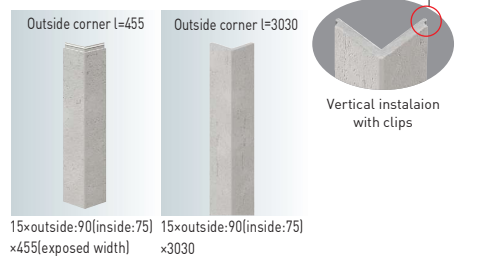

Outside corner

Accessories list

Genuine accessories are required to install siding panels

Panel	Accessories	Outside corner l=455	Outside corner l=3030	Through Wall Flashing l=3030	Caulking (Holder set: B80E)	Repair Paint
EW3572H		EWD3572H	EWP3572H	B2241557	B84301403	B93HB1404BNH
Price		3,500JPY/piece	15,500JPY/piece	2,900JPY/piece	6,000JPY/piece	2,600JPY/bottle
Number of panel per package		10 pieces/box (Ordering Unit 1piece)	1piece	5 pieces/box	10 pieces/box*1 (Ordering Unit 1piece) Caulking(600ml)10pieces, Primer,brush,nozzle 2pieces *Holder set are sold separately	60g/bottle

*1 The dedicated primer (part number B85AA or B85BB) will be shipped at the same time.