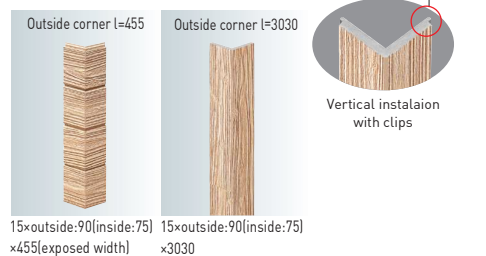

Outside corner

Accessories list

Genuine accessories are required to install siding panels

Panel	Accessories					Repair Paint	
	Outside corner l=455	Outside corner l=3030	Through Wall Flashing l=3030	Caulking (Holder set: B80E)			
EW7361H	EWD7361H	EWP7361H	B2241457	B84304029	B93HB1603CNH (Dark color)	B93HB1603DNH (Light color)	
EW7362H	EWD7362H	EWP7362H	B2241423	B84304030	B93HB2604DNH (Light color)	B93HB2604ENH (Dark color)	
EW7363H	EWD7363H	EWP7363H	B22413060	B84304031	B93HB3060BNH (Light color)	B93HB3060CNH (Dark color)	
EW7364H	EWD7364H	EWP7364H	B2241W3	B84304032	B93HB1708FNH (Light color)	B93HB1708GNH (Dark color)	
Price	3,500JPY/piece	15,500JPY/piece	2,900JPY/piece	6,000JPY/piece	2,600JPY/bottle		
Number of panel per package	10 pieces/box (Ordering Unit 1piece)	1piece	5 pieces/box	10 pieces/box*1 (Ordering Unit 1piece) Caulking(600mL)10pieces, Primer,brush,nozzle2pieces *Holder set are sold separately	60g/bottle		

*1 The dedicated primer (part number B85AA or B85BB) will be shipped at the same time.