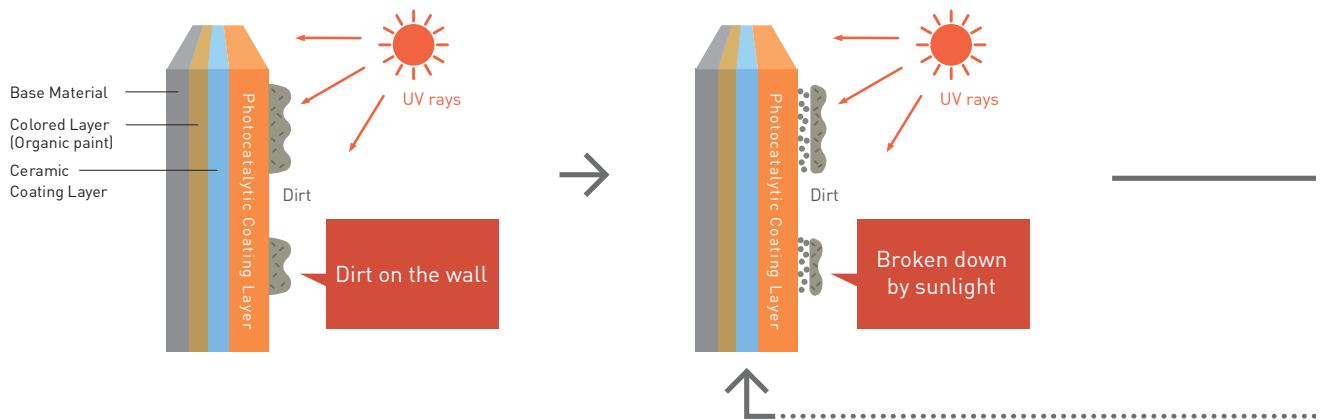

### Air-purifying Function

Photocatalytic coat decomposes pollutants in the air and exhaust gas (NOx and SOx) into clean air .

The air purification capability of Photocatalytic coat of 165m<sup>2</sup> is worth 12 poplars.