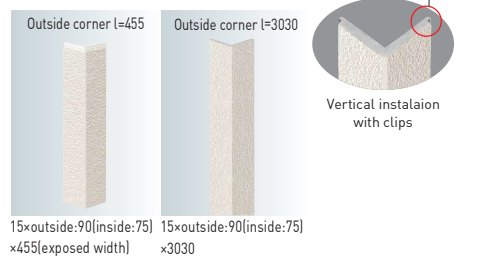

Outside corner

Accessories list

Genuine accessories are required to install siding panels

Panel	Outside corner l=455	Outside corner l=3030	Through Wall Flashing l=3030	Caulking (Holder set: B80E)	Repair Paint
EW7531H	EWD7531H	EWP7531H	B2241W2	B84302491A	B93HB2597ANH
EW7532H	EWD7532H	EWP7532H	B2241417	B84303102	B93HB3257BNH
EW7533H	EWD7533H	EWP7533H	B2241550	B84302594A	B93HB3327BNH
EW7534H	EWD7534H	EWP7534H	B2241549	B84303342	B93HB3342BNH
EW7535H	EWD7535H	EWP7535H	B2241W3	B84301713	B93HB3353ANH
EW7536H	EWD7536H	EWP7536H	B2241W1	B84303258	B93HB3419ANH
Price	3,500JPY/piece	15,500JPY/piece	2,900JPY/piece	6,000JPY/piece	2,600JPY/bottle
Number of panel per package	10 pieces/box (Ordering Unit 1piece)	1piece	5 pieces/box	10 pieces/box^{*)} (Ordering Unit 1piece) Caulking(600ml)10pieces, Primer,brush,nozzle2pieces *Holder set are sold separately	60g/bottle

*1 The dedicated primer (part number B85AA or B85BB) will be shipped at the same time.