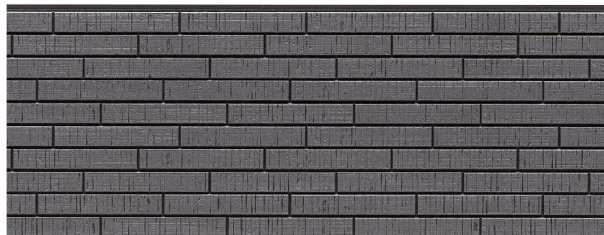

# Baker Brick

Coating performance	Weather resistance	Installation
Hydrophilic Self-cleaning	Weather resistance grade ★★	Installation Horizontal

EW4274K

EW4275K

EW4276K